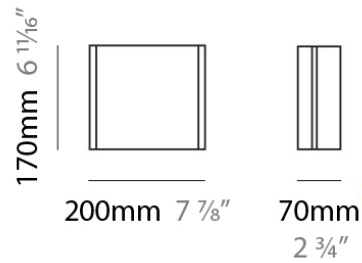

FLIGHT SURFACE

D83055

PROJECT _____

TYPE _____

NOTES _____

QUANTITY _____

DATE _____

GENERAL

Series: Flight
Brand: Panzeri
Division: Design
Mounting Type: Surface
Mounting Location: Wall
Subcategory: Ambient

PHYSICAL

Shape: Rectangle
Length (mm): 200
Length (in): 7 ¾
Height (mm): 170
Height (in): 6 ¾
Extension (mm): 70
Extension (in): 2 ¾
Light Distribution: Omnidirectional
Weight (kg): 1.23
Weight (lbs): 2.7
Diffuser: Opaline Glass
Fixture Finish: NIC
Fixture Material: Glass / Aluminum

ELECTRICAL

Number of Lamps: 1
Lamp Type: LED Retrofit
Lamp Shape: T3
Bulb Included: Bulb Not Included
Total Output Wattage (W): 15
Max. Wattage Per Lamp (W): 15
Lamp Base: RSC
Input Voltage (V): 120

LED

OPTICAL

RATINGS AND CERTIFICATIONS

Certified By: CSA Certified to UL and CSA Standards
IP rating: IP20